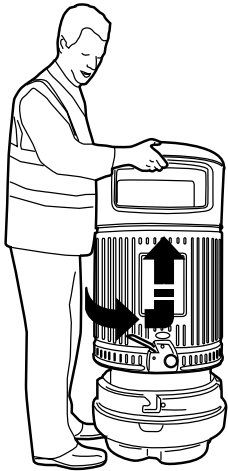

Glasdon

TOPSY ROYALE™

With Keyed Lock System

Operating Instructions

1

Ensure illustration is uppermost.

2

Insert the key **all the way** into the lock. (Do not turn the key.) This will automatically release the locking mechanism.

3

With the key still in position, turn body counter-clockwise, and lift body over liner. (See note A)

4

Remove the key at this stage.

5

Lift liner out of plinth, empty and place back into plinth. Ensure handles drop outside the liner.

6

Lift body over liner and lower to rest on plinth, turn body clockwise to lock.

PLEASE NOTE

- A** Prior to installation and removal of the body it may be necessary for an assistant to firmly hold plinth while the operator maneuvers the body in accordance with the attached operating instructions.
- B** The Topsy Royale must be ground fixed or ballasted to maximize the performance of Glasdon's unique Locking System.
- C** Regular cleaning is essential to maintain the pristine appearance of this quality product. All surfaces of the unit should be regularly cleaned with warm, soapy water and thoroughly rinsed. *This is important in maintaining both the outward appearance of the product and ensuring ease of operation.* Any damaged components should be replaced. Spares are available direct from Glasdon Inc.