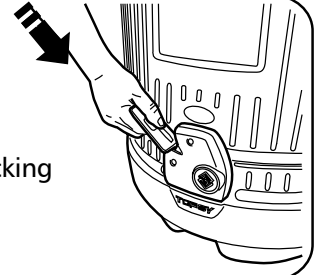

Glasdon

TOPSY ROYALE™

With Keyed Lock System

Operating Instructions

1

Ensure illustration is uppermost.

2

Insert the key **all the way** into the lock. (Do not turn the key.) This will automatically release the locking mechanism.

3

With the key still in position, turn body counter-clockwise, and lift body over liner. (See note A)

4

Remove the key at this stage.

5

Lift liner out of plinth, empty and place back into plinth. Ensure handles drop outside the liner.